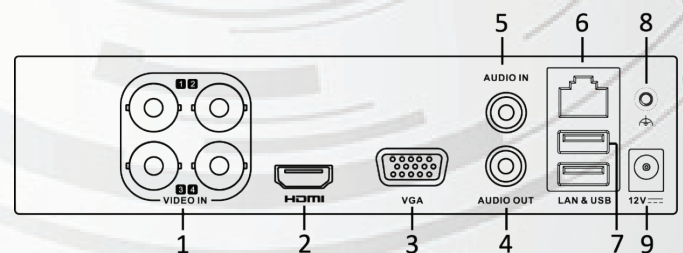

Physical Interfaces

DP-1204G-F1

The rear panel of DP-1208G-F1/DP-1216G-F1 provides 8/16 video input interfaces.

Index	Name
1	VIDEO IN
2	HDMI Interface
3	VGA Interface
4	AUDIO IN
5	AUDIO OUT
6	LAN Network Interface
7	USB Interface
8	GND
9	12VDC Power Input