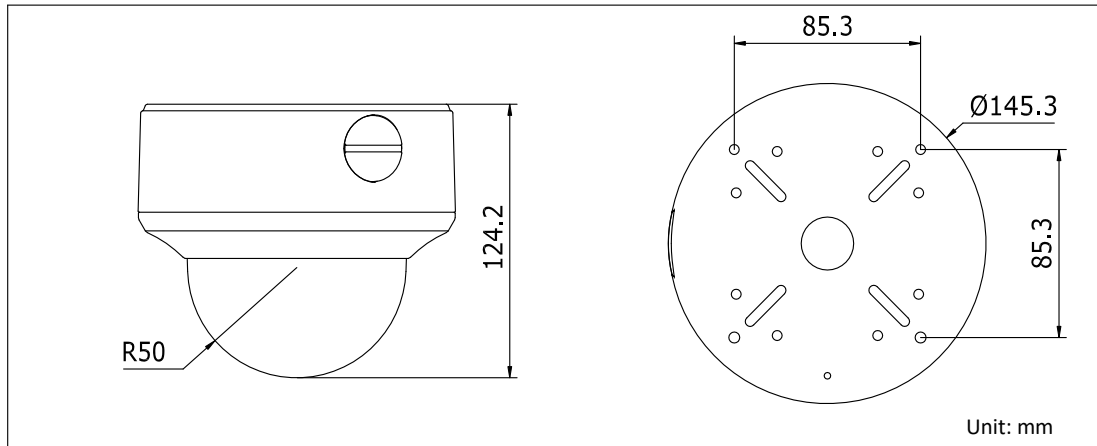

Dimensions