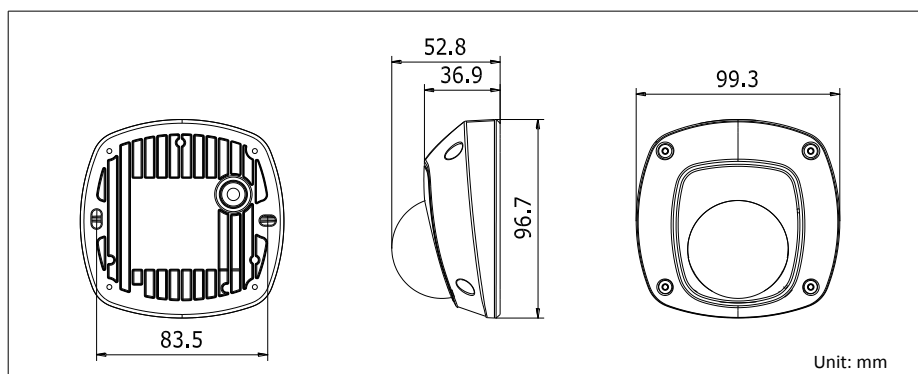

Alarm Trigger	Motion Detection, Tampering Alarm, Network Disconnected, IP Address Conflict, Illegal Login, HDD full, HDD error
Detection	Defocus Detection, Scene Change Detection, Face Detection, Intrusion Detection, Line Crossing Detection, Region Entrance Detection, Region Exiting Detection, Unattended Baggage Detection, Object Removal Detection
Protocols	TCP/IP, UDP, ICMP, HTTP, HTTPS, FTP, DHCP, DNS, DDNS, RTP, RTSP, RTCP, PPPoE, NTP, UPnP, SMTP, SNMP, IGMP, 802.1X, QoS, IPv6
Standard	ONVIF (PROFILE S, PROFILE G), PSIA, CGI, ISAPI
General Function	One-key Reset, Dual-VCA, Anti-Flicker, Three Streams, Heartbeat, Mirror, Password Protection, Privacy Mask, Watermark, IP Address Filter
Interface	
Communication Interface	-IM: M12 aviation plug -I: 1 RJ45 10M/100M Ethernet port
Audio	Build-in microphone, audio output(line out)
Audio Interface	1 build-in microphone, 1 audio out interface (line out)
General	
Operating Conditions	-30 °C to +60 °C (-22 °F to +140°F), Humidity 95% or less (non-condensing)
Power Supply	DC12V; PoE (802.3af)
Power Consumption	Max. 5W
IR Range	Up to 10 m
Protection Level	IP66, IK8
Dimensions	99.3 × 96.7 × 52.8 mm (3.9" × 3.8" × 2.1")
Weight	420 g (0.92lbs)

Order Models

DS-2XM6122FWD-I: a RJ45 network interface and a power supply interface

DS-2XM6122FWD-IM: an M12 aviation plug

Dimension