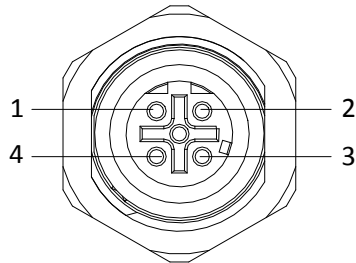

Order Models

DS-2XM6122FWD-I: a RJ45 network interface and a power supply interface

DS-2XM6122FWD-IM: an M12 aviation plug

Dimension

Interface Description

	M12 Wire	R-J45 Wire
TX+	1	1
TX-	3	2
RX+	2	3
RX-	4	6