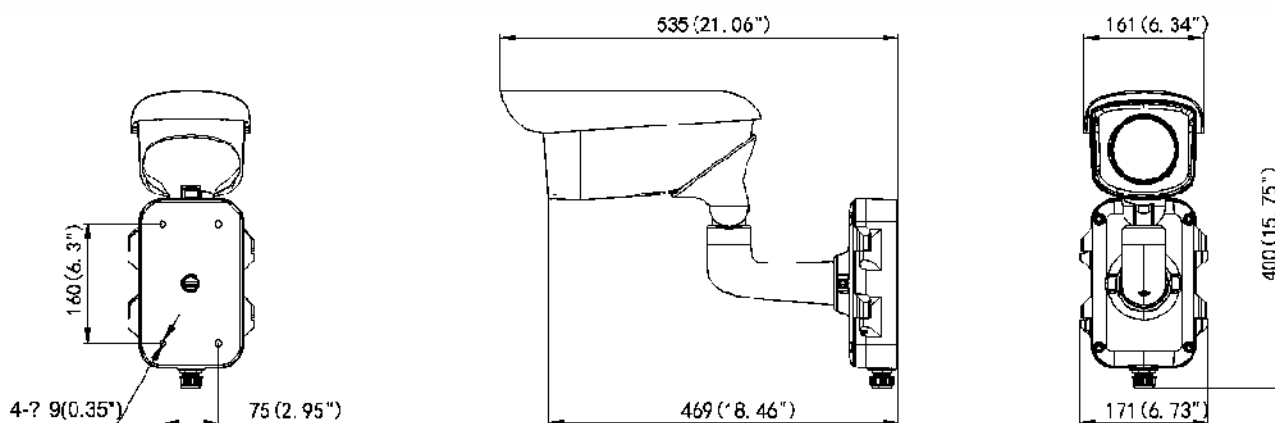

Smart functions Range Table

Note: The table below is only for reference, the performance varies from model to model, and the specific data is based on 17 μm detector pitch.

Lens (focal length)	7mm	10mm	15mm	25mm	35mm	50mm	75mm
VCA range (humans)	50m	72m	110m	183m	255m	360m	540m
VCA range (Vehicles)	144m	205m	308m	514m	720m	1029m	1544m
Temperature measurement (Object:2×2 m)	164m	234m	351m	585m	819m	1170m	1775m
Temperature measurement ((Object:1×1 m)	83m	118m	177m	295m	413m	590m	885m
Fire Detection (Object:2×2 m)	412m	588m	882m	1470m	2058m	2940m	4410m
Fire Detection (Object:1×1 m)	206m	294m	441m	735m	1029m	1470m	2205m

Order Models

DS-2TD2366-50; DS-2TD2366-75; DS-2TD2366-100

Dimensions

Distributed by

**HIKVISION®****Headquarters**

No.555 Qianmo Road, Binjiang District,
Hangzhou 310051, China
T +86-571-8807-5998
overseasbusiness@hikvision.com