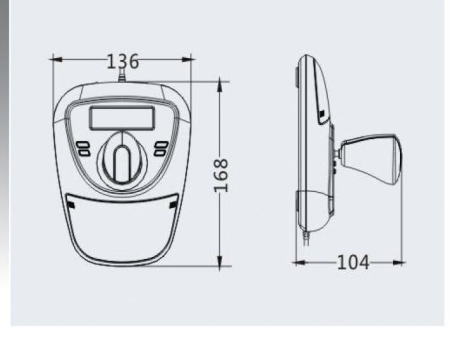

## DS-105KI/RS485 KONTROL KLAVYESİ

### Specification

<b>Model No.</b>	<b>DS-105KI/RS485</b>
<b>Comm.Interface</b>	RS485 IR Remote
<b>Protocol</b>	Pelco-P/Pelco-D/HCDVR/DH
<b>Communication Interface</b>	RS485X1 IR Remote X1
<b>Communication Distance</b>	RS485,1.2KM
<b>Communication Frequence</b>	2400,4800,9600,19200bps
<b>Humidities</b>	Less than 90%
<b>Operation Temperature</b>	-10 °C ~ +50 °C
<b>Operation Voltage</b>	DC 12V±10%
<b>Operation Consumption</b>	168mm x 136mm x 104mm(L x W x H)
<b>Weight</b>	845g
<b>Material</b>	ABS Plastic Cover